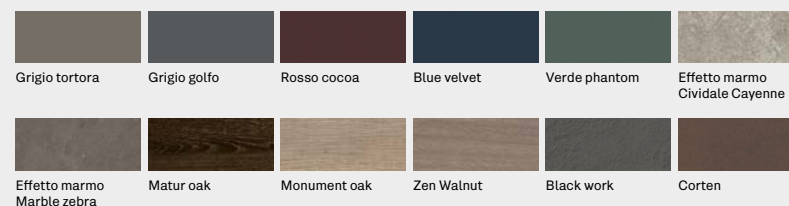

3. ZOCCOLO / BASEBOARD / BASE

LAMINATO / LAMINATED / LAMINE

LAMIERA INOX / STEEL SHEET / TOLE INOXYDABLE