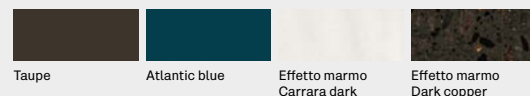

SOLID SURFACE / SOLID SURFACE / SURFACE SOLIDE