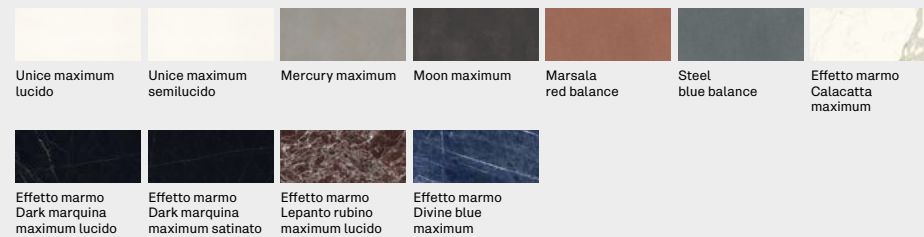

LACCATO / LACQUERED / LAQUE

RAL 9010 opaco RAL 7033 opaco RAL 9004 opaco RAL 6011 opaco
RAL 8023 opaco RAL 3009 opaco RAL 6004 opaco RAL 5008 opaco

LAMINATO / LAMINATED / LAMINE

Grigio tortora Grigio golfo Rosso cocca Blue velvet Verde phantom Effetto marmo Cividale Cayenne

CANNETTATO LEGNO / WOOD RIBBING / COTELE BOIS

Concavo / Concave / Concave Convesso / Convex / Convexe

3. ZOCCOLO / BASEBOARD / BASE

LAMINATO / LAMINATED / LAMINE

LAMIERA INOX / STEEL SHEET / TOLE INOXYDABLE

Flush

MATERIALI E FINITURE / MATERIALS AND FINISHES / MATÉRIAUX ET FINITIONS

1. MONOLITE / MONOLITH / MONOLITHE

Bancalina + Frontale + Fianchi / Counter + Front + Sides / Comptoir + Avant + Côtés

GRES / STONEWARE / GRES

SOLID SURFACE / SOLID SURFACE / SURFACE SOLIDE

2. ZOCCOLO / BASEBOARD / BASE

GRES / STONEWARE / GRES

SOLID SURFACE / SOLID SURFACE / SURFACE SOLIDE