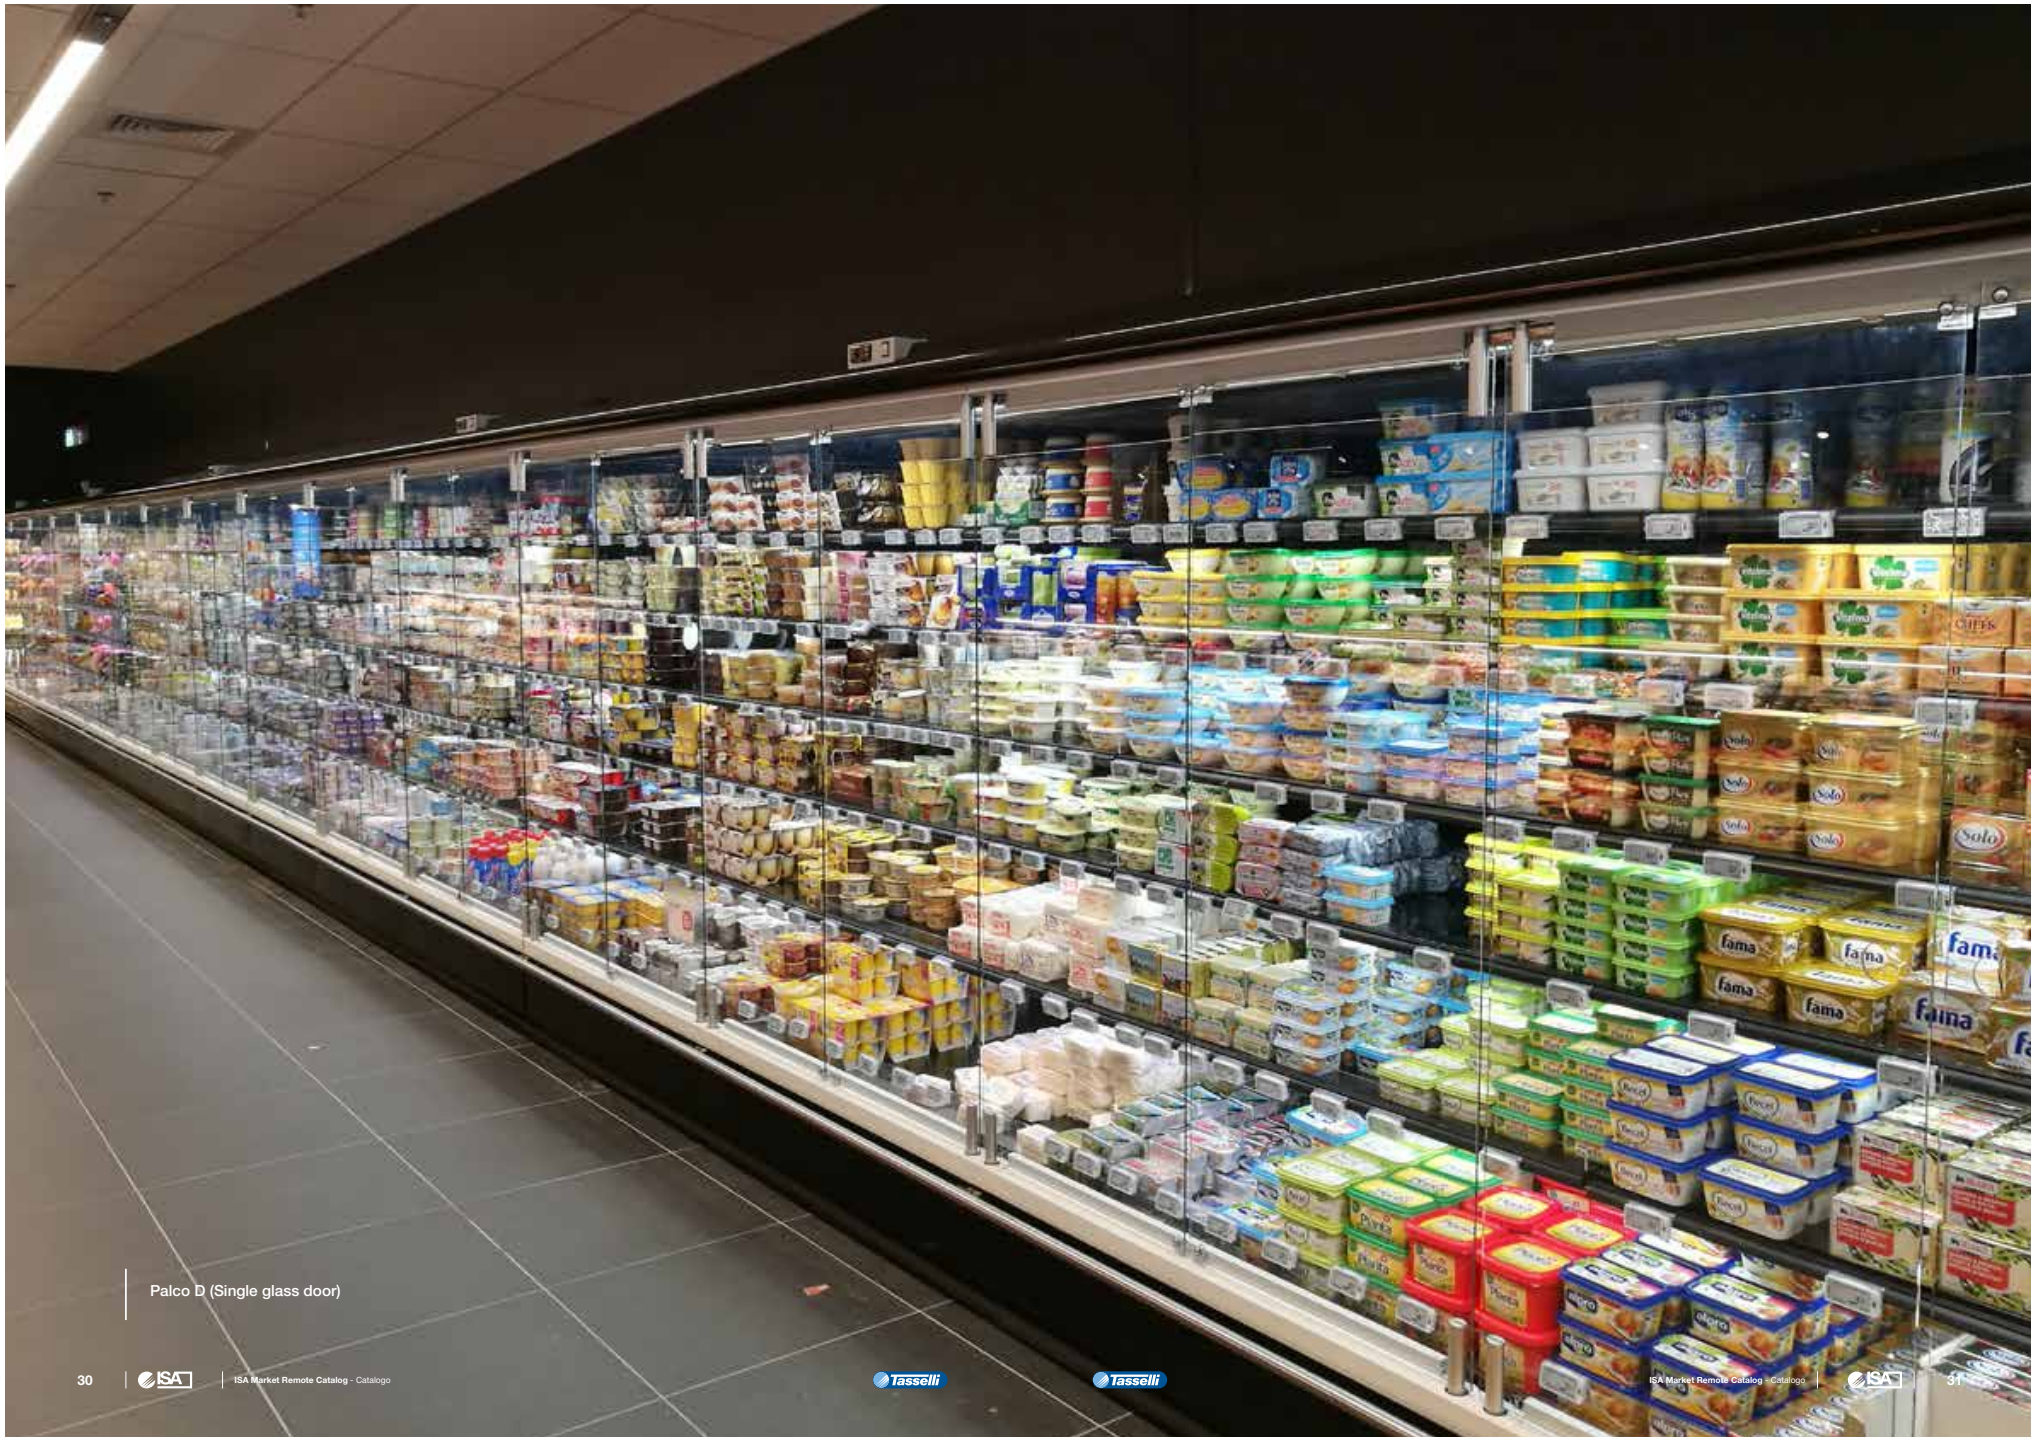

Palco D (Single glass door)