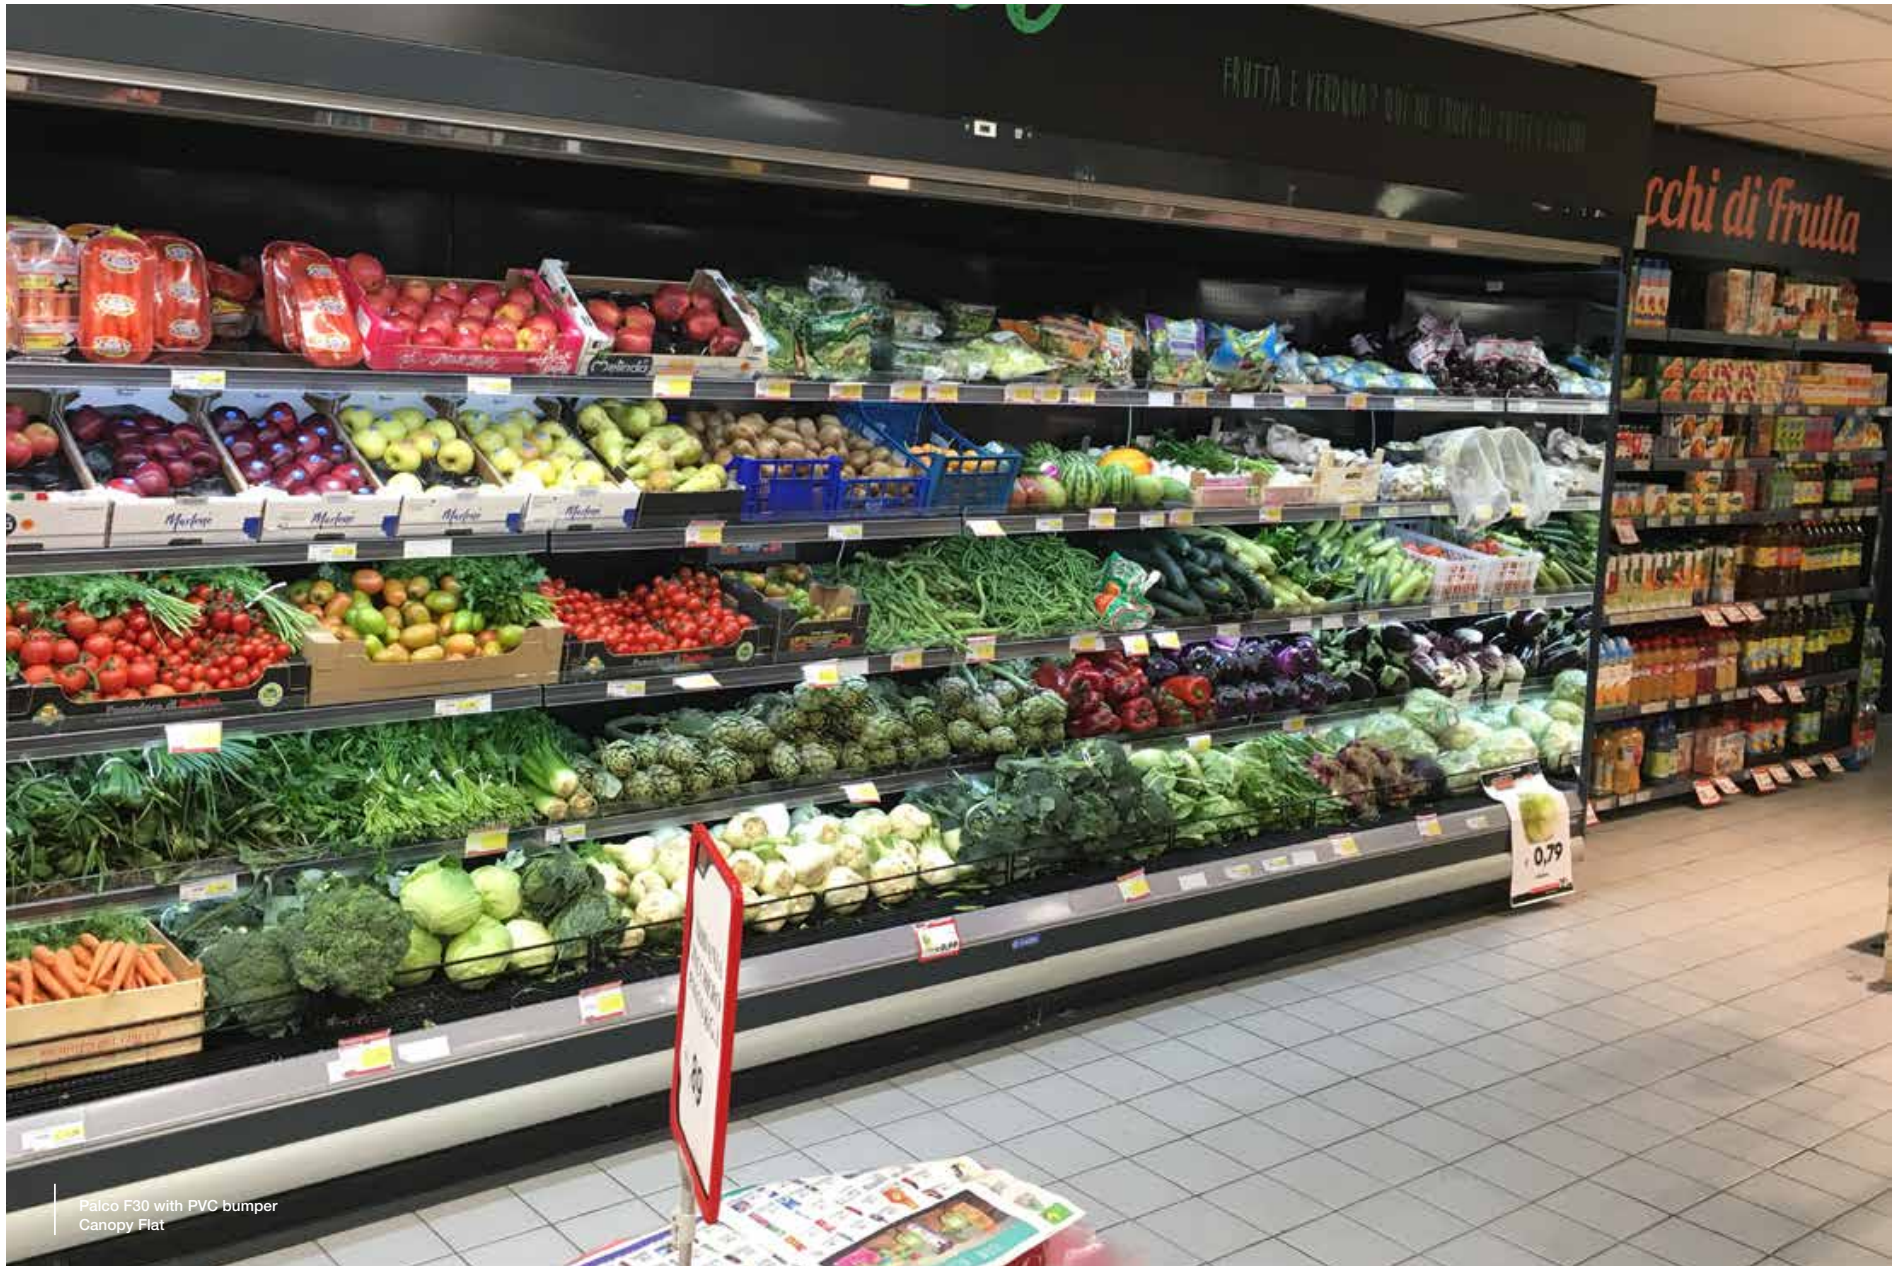

Paico F30 with PVC bumper
Canopy Flat